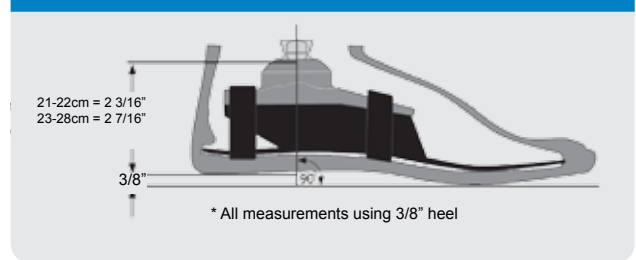

RATINGS & SPECIFICATIONS

- Low impact levels (inhouse ambulator engaged in limited but routine activities with low impact such as bowling, gardening, shopping, etc.)
- Weight Rating: 79-214 lbs
- Foot Weight: 490 grams
- Adapter: Male Pyramid
- Build Height: 2 3/16"
- Heel Height: 3/8"

OPTIONS

- Sizes 21-28, categories 1 through 3
- Male pyramid
- Foot comes with sandal toe foot cover and a Flex-Foot Sock
- FBP0XYZ Flex-Foot® Balance w/pyramid
 - X: categories 1-3
 - YY: sizes 21-28
 - Z: foot cover L(left) or R(right): Beige - default cover color. Add BR(brown) suffix to the part number

12-MONTH WARRANTY for foot module
2-MONTH for Foot cover

LCODE: L5972 & L5986

PRODUCT FEATURES

IMPACT LEVEL

BALANCE CLEARANCE

CATEGORY SELECTION GUIDE FOR BALANCE

cm/lbs	21	22	23	24	25	26	27	28
79-97	0	0	0	0	-	-	-	-
99-134	1	1	1	1	1	1	-	-
137-176	-	-	2	2	2	2	2	2
179-214	-	-	-	-	3	3	3	3