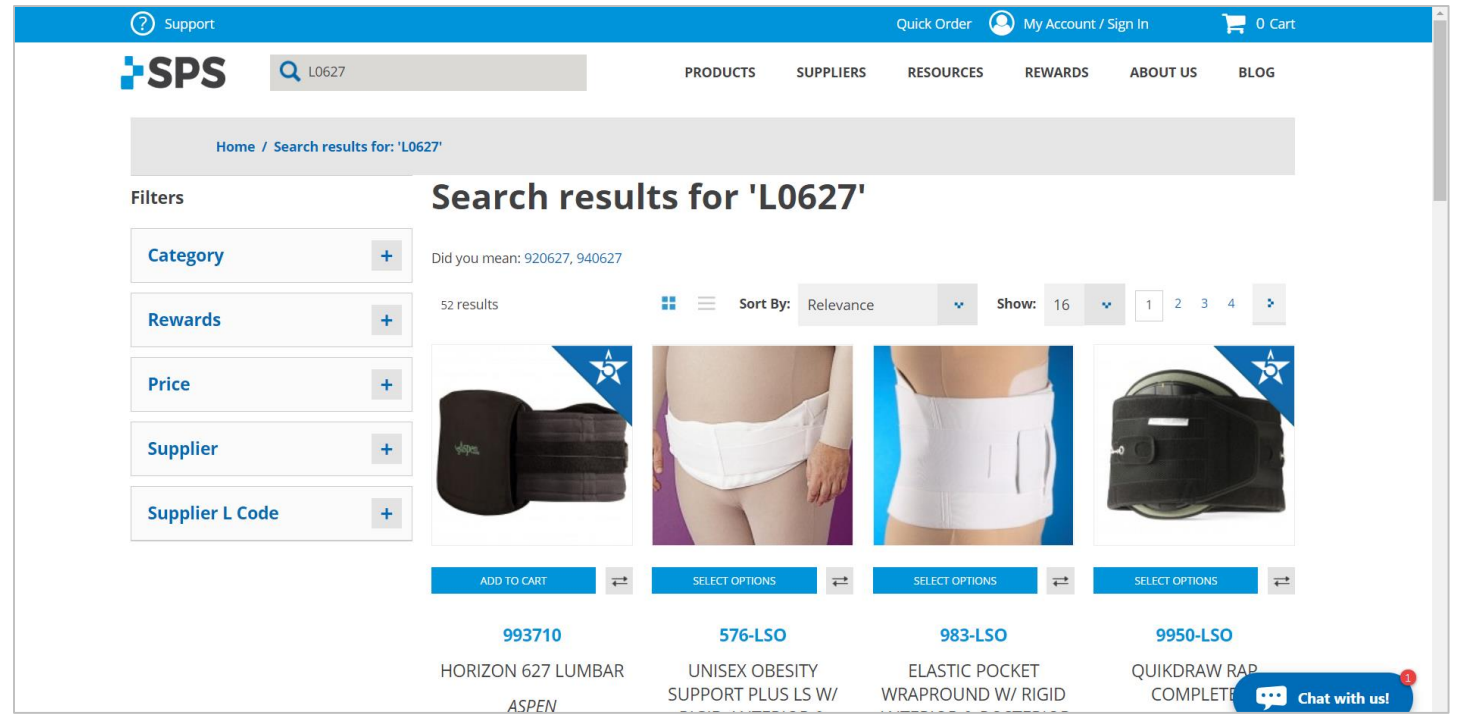

Results

Pro Tip: Sort (or filter) your results by Rewards to see all Rewards items that will save you an additional 5% when ordered online!

How to search | product categories

The screenshot shows the SPS website header with a blue navigation bar. On the left, there is a 'Support' link with a question mark icon. In the center, there is a search bar with the placeholder text 'Search by SKU, Product or LCODE'. On the right, there are links for 'Quick Order', 'My Account / Sign In' with a user icon, and '0 Cart' with a shopping cart icon. Below the navigation bar, the main menu includes 'PRODUCTS', 'SUPPLIERS', 'RESOURCES', 'REWARDS', 'ABOUT US', and 'BLOG'. A red arrow points to the 'PRODUCTS' link. A dropdown menu is open under 'PRODUCTS', listing various categories: Prosthetics, Orthotics, Footwear, Compression Garments, Fab Supplies, Patient Aids, New, Clearance, Prosthetic Feet, Prosthetic Knees, Prosthetic Liners, Upper Limb, Cosmetics, Exo Skeletal, Mastectomy, Modular Components, Post Op, Suspension Products, and Textile Products. A secondary dropdown menu is open under 'Prosthetic Knees', listing: Accessories, Friction, Hydraulic, Locking, Microprocessor Knees, and Pneumatic. The background features a large blue banner with the text 'The New' and 'is Now Open!' and three car icons with the SPS logo.